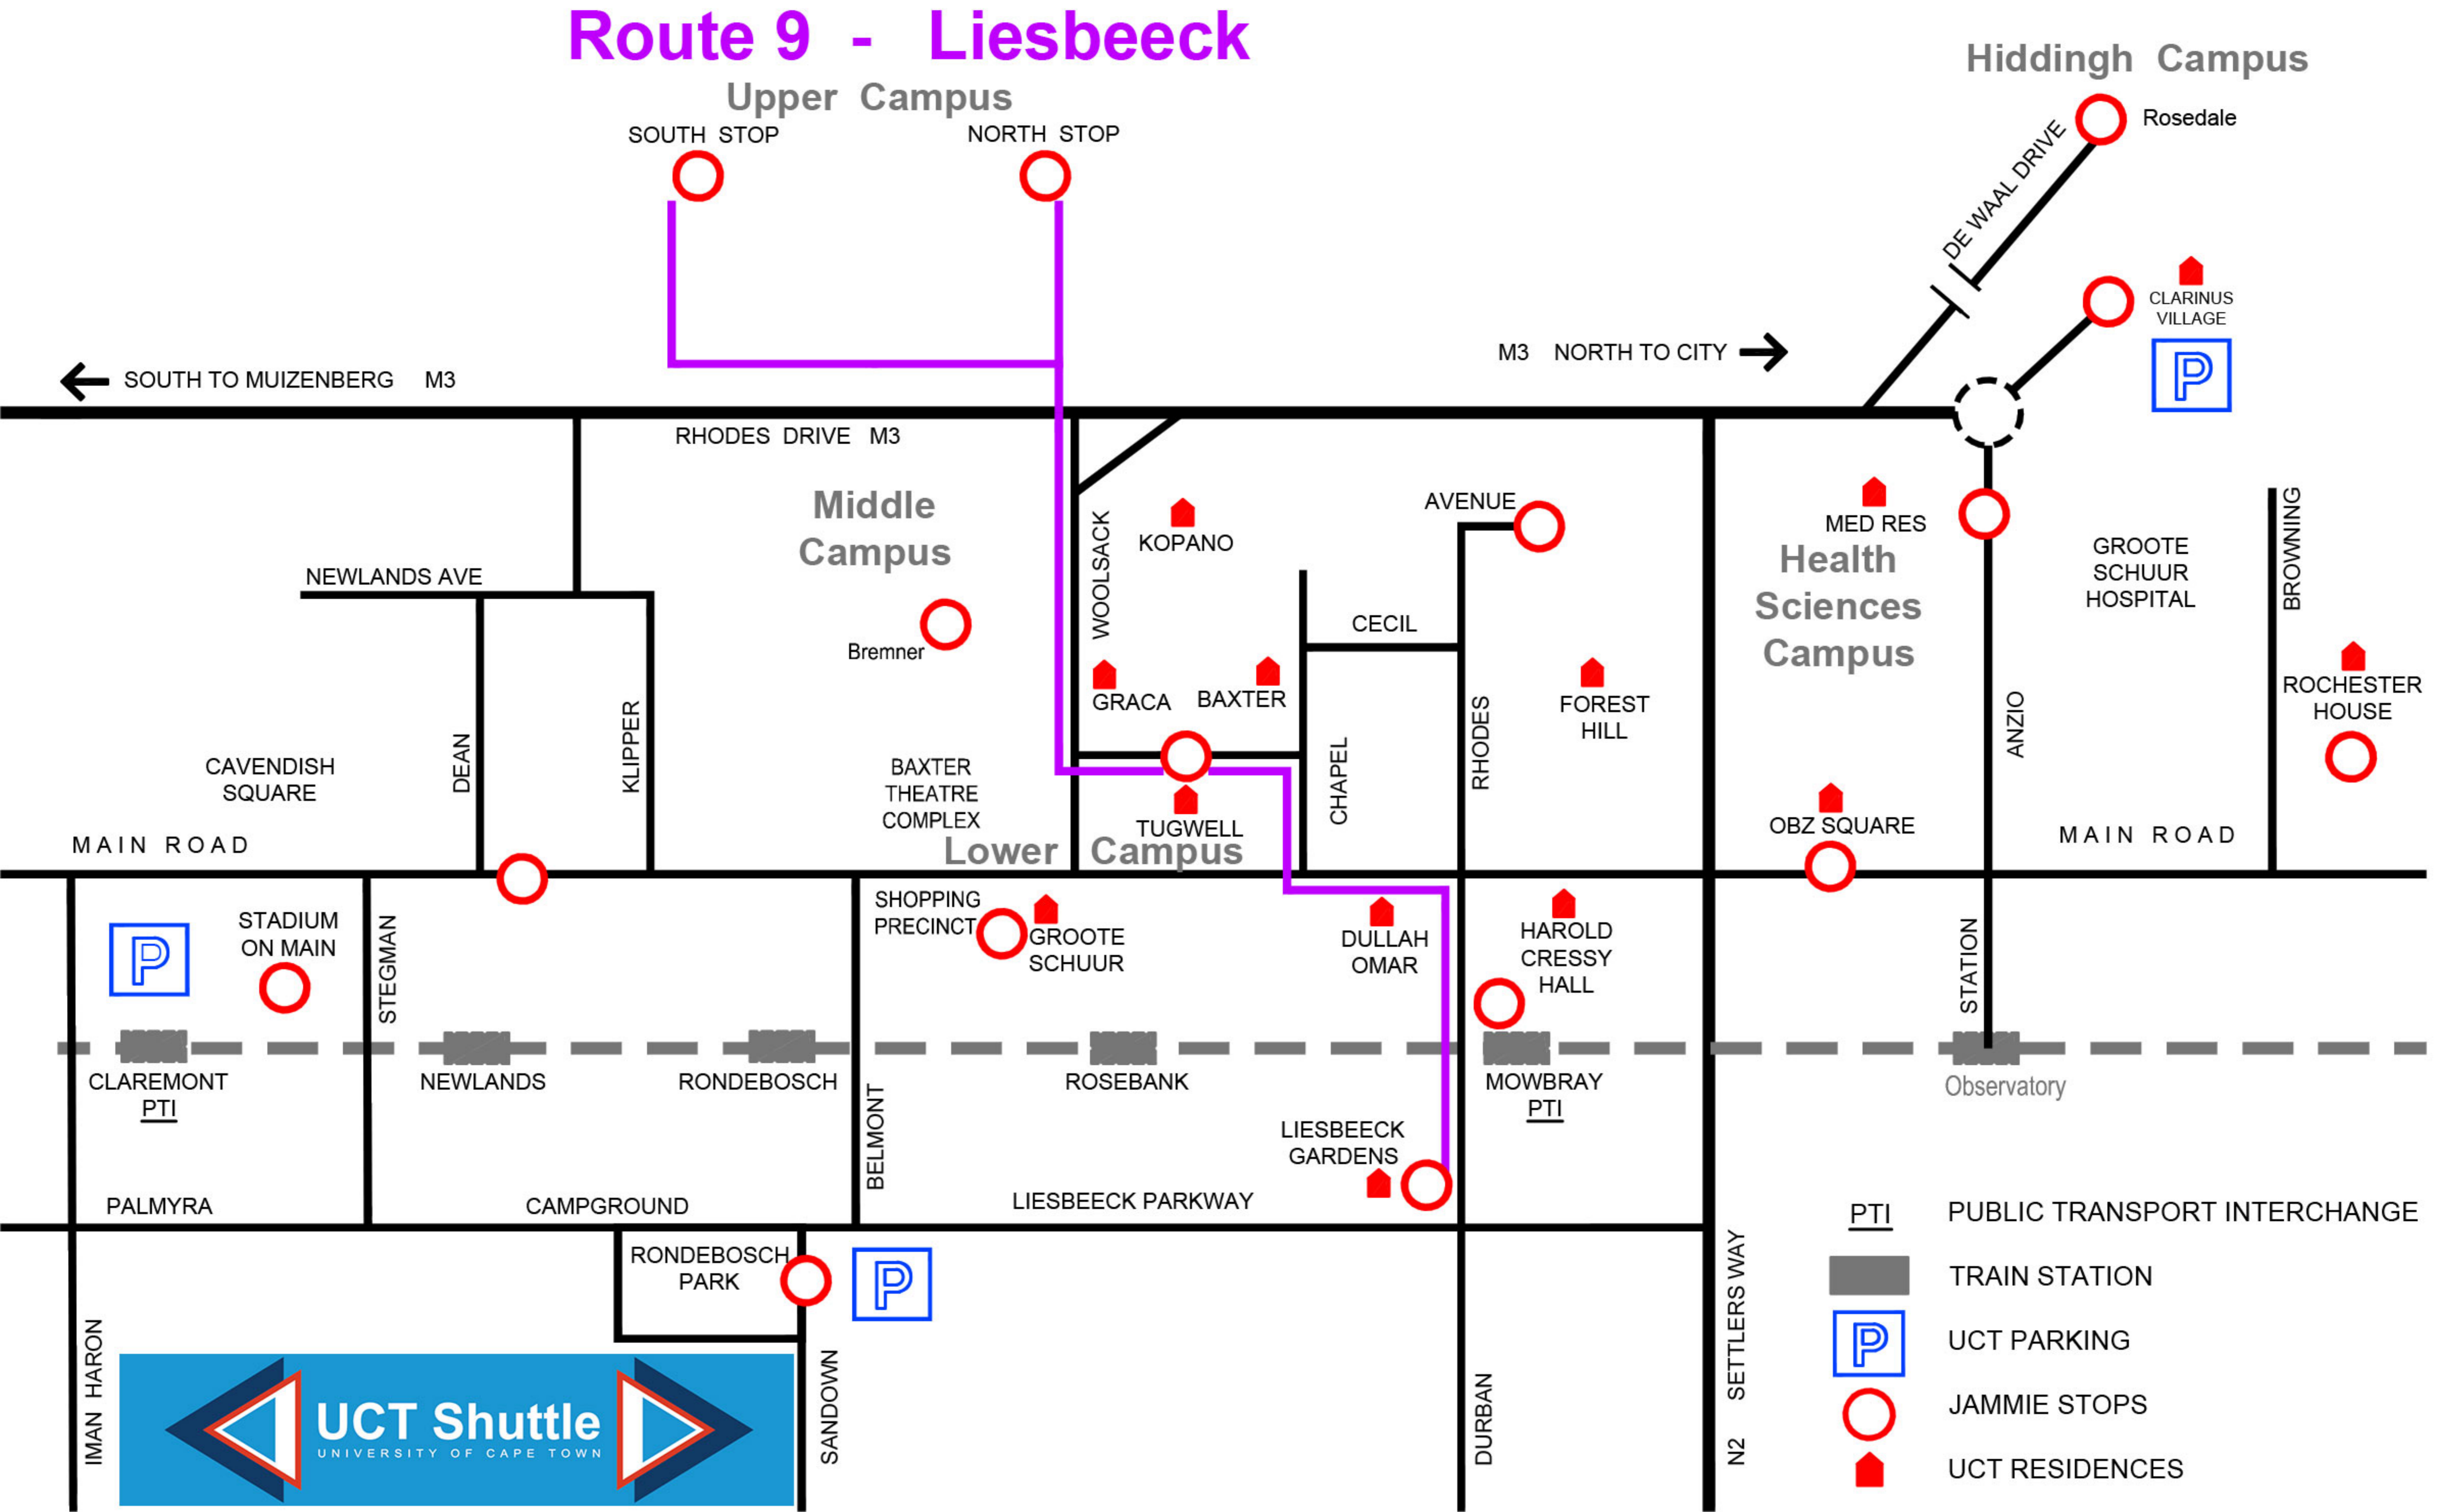

# Route 9 - Liesbeeck

## Upper Campus

SOUTH STOP NORTH STOP

## Health Sciences Campus

CAVENDISH SQUARE

NEWLANDS AVE

MAIN ROAD

DEAN

KLIPPER

Bremner

WOOLSACK

GROOTE SCHUUR HOSPITAL

MAIN ROAD

BROWNING

ROCHESTER HOUSE

ANZIO

STATION

Observatory

SHOPPING PRECINCT