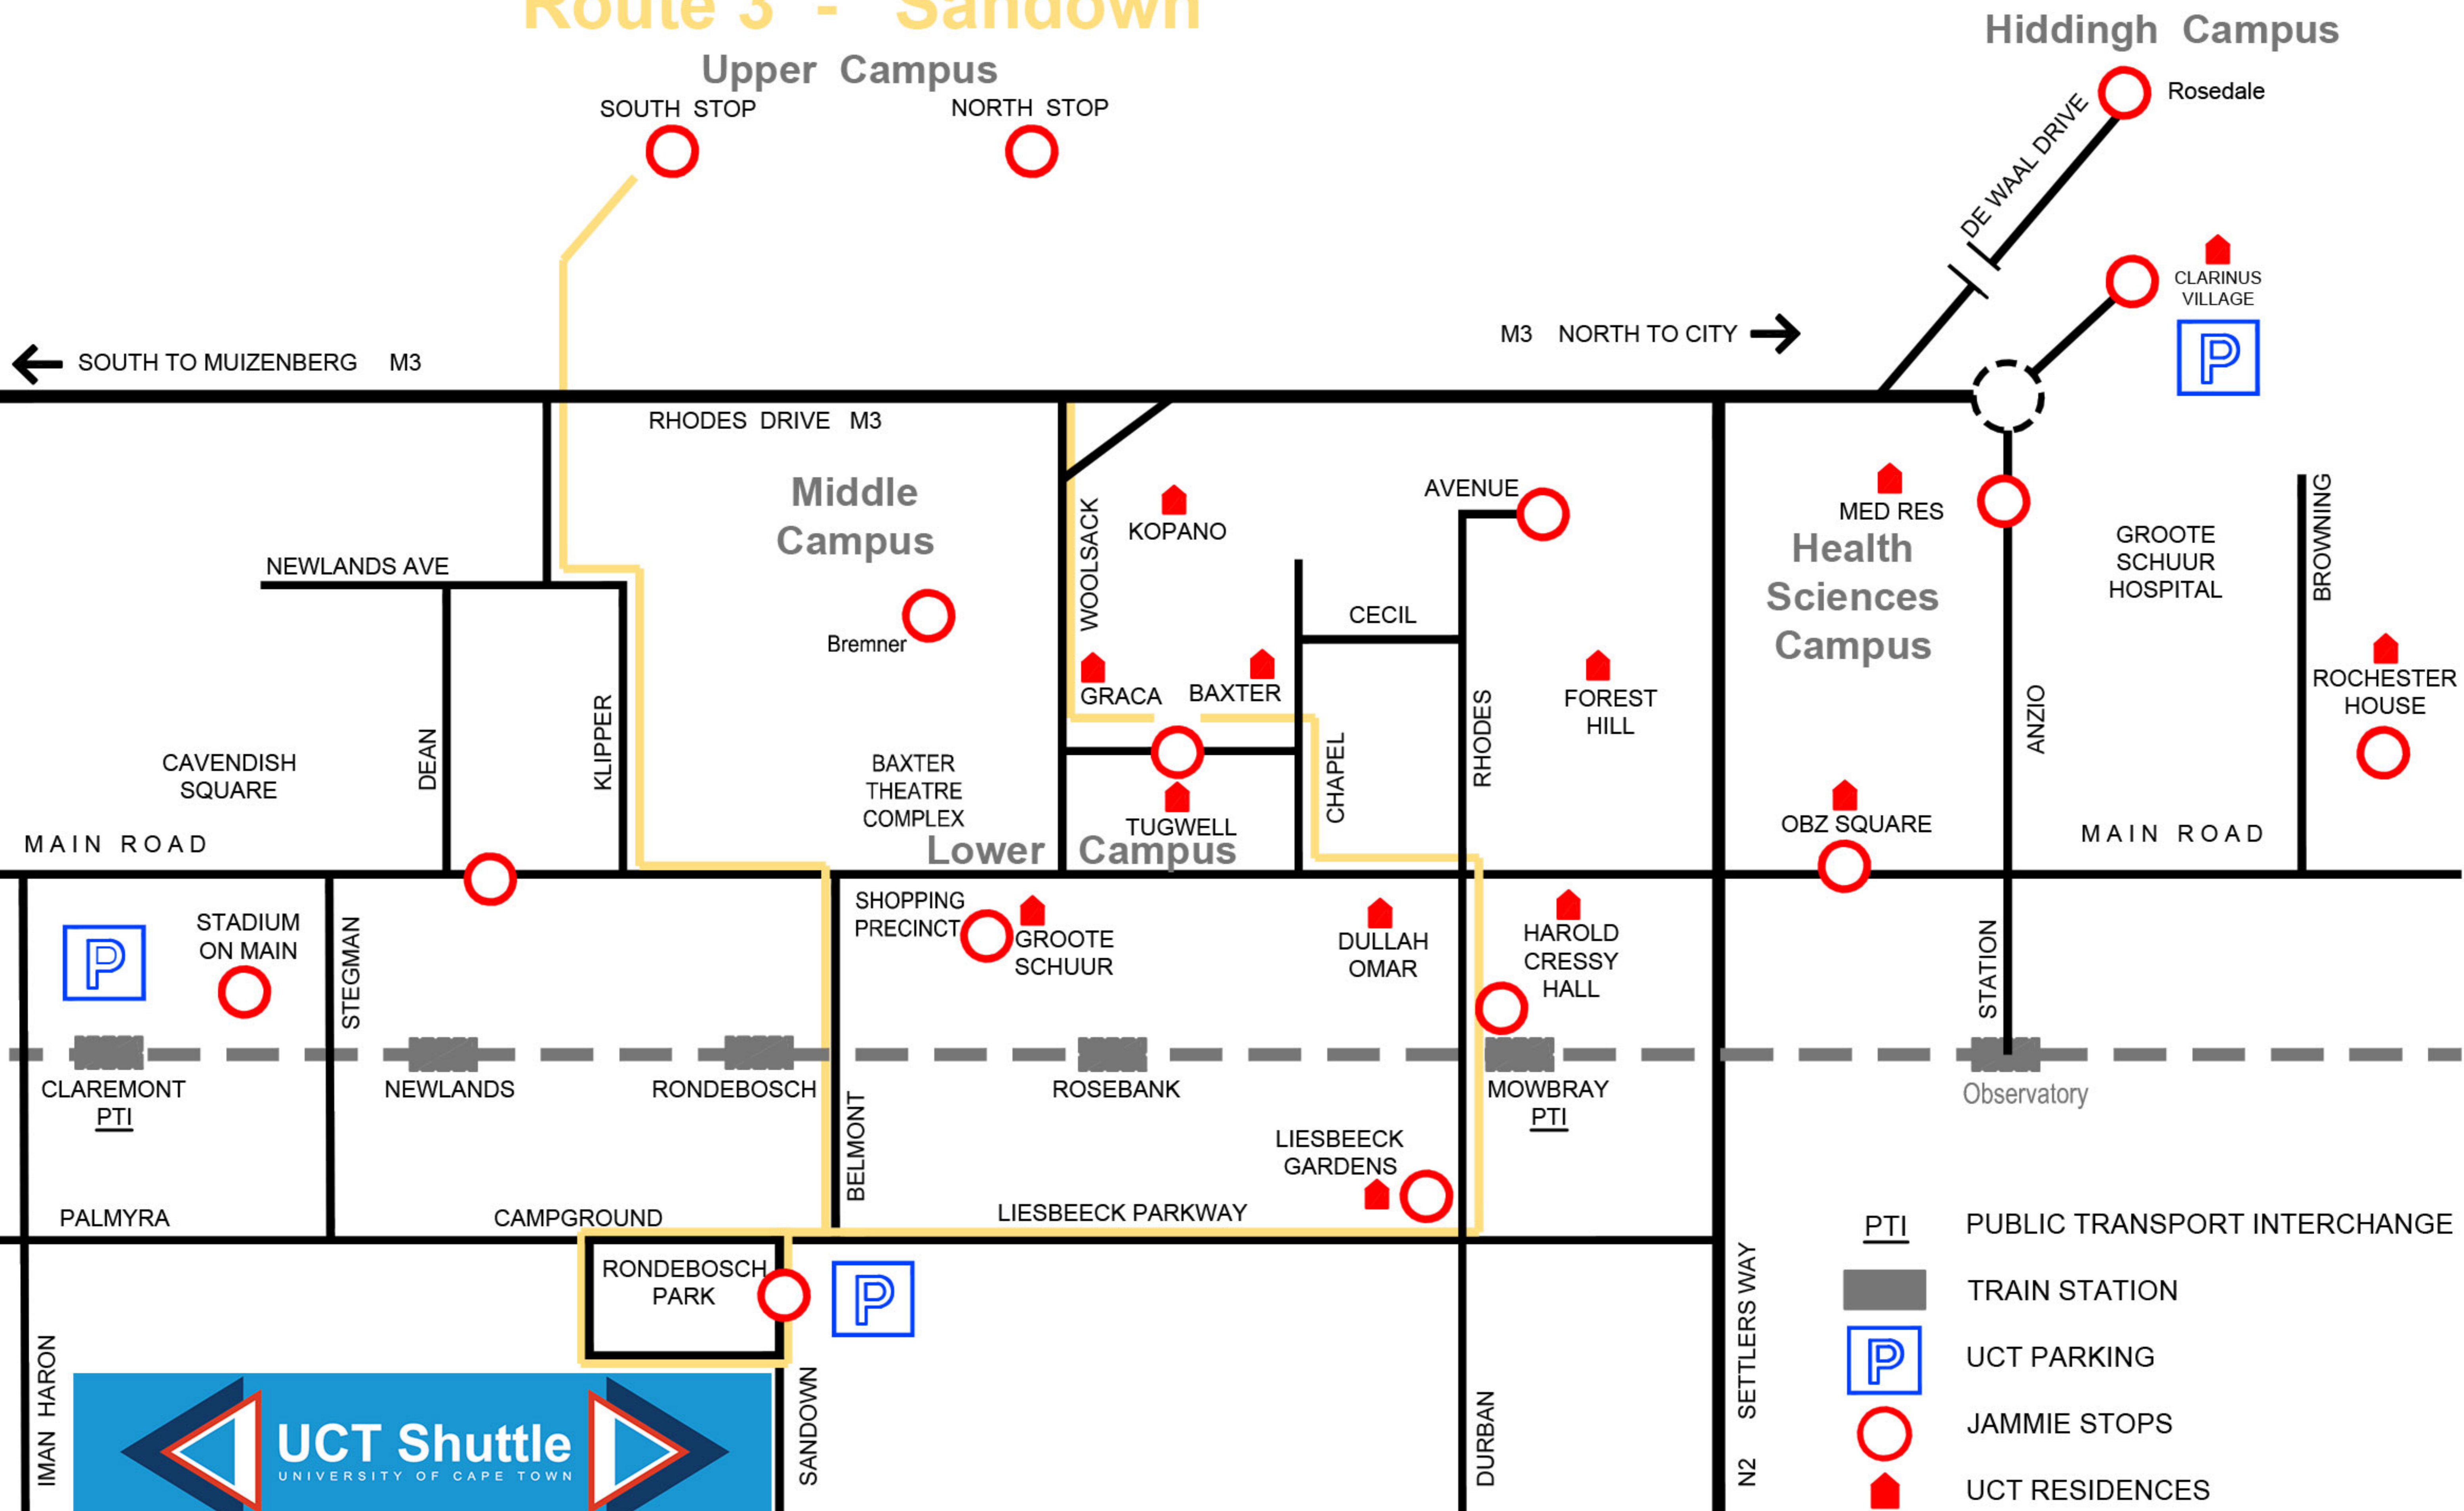

# Route 3 - Sandown

-  PTI PUBLIC TRANSPORT INTERCHANGE
-  TRAIN STATION
-  UCT PARKING
-  JAMMIE STOPS
-  UCT RESIDENCES

IMAN HARON

SANDOWN

DURBAN

N2 SETTLERS WAY